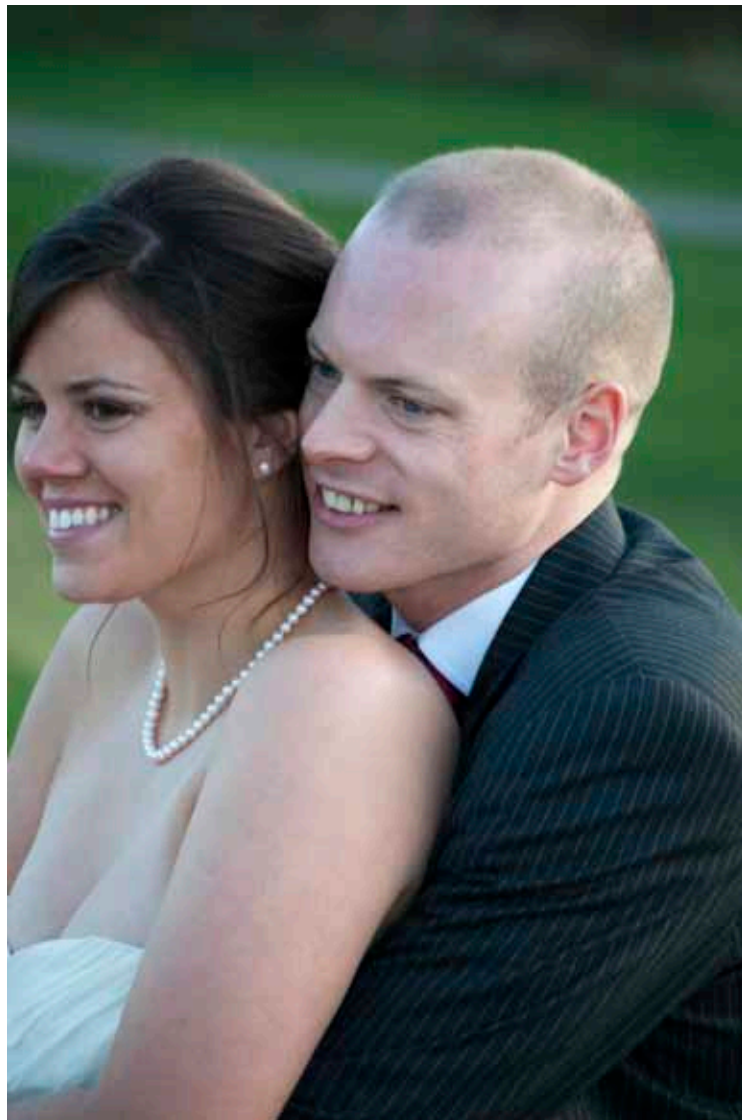

VYE Art & Design • 2205 California St. NE Minneapolis, MN 55418 • Suite 404B
Ph: (651) 216-8067 • E-mail: vyedesign@gmail.com • Web: www.vyestudio.com
All images copyright and all rights reserved by Mike Vye

PHOTOGRAPHY □ DESIGN □ ART DIRECTION □ DIGITAL IMAGING □ IMAGE MANAGEMENT

r
o
m
a
n
c
e