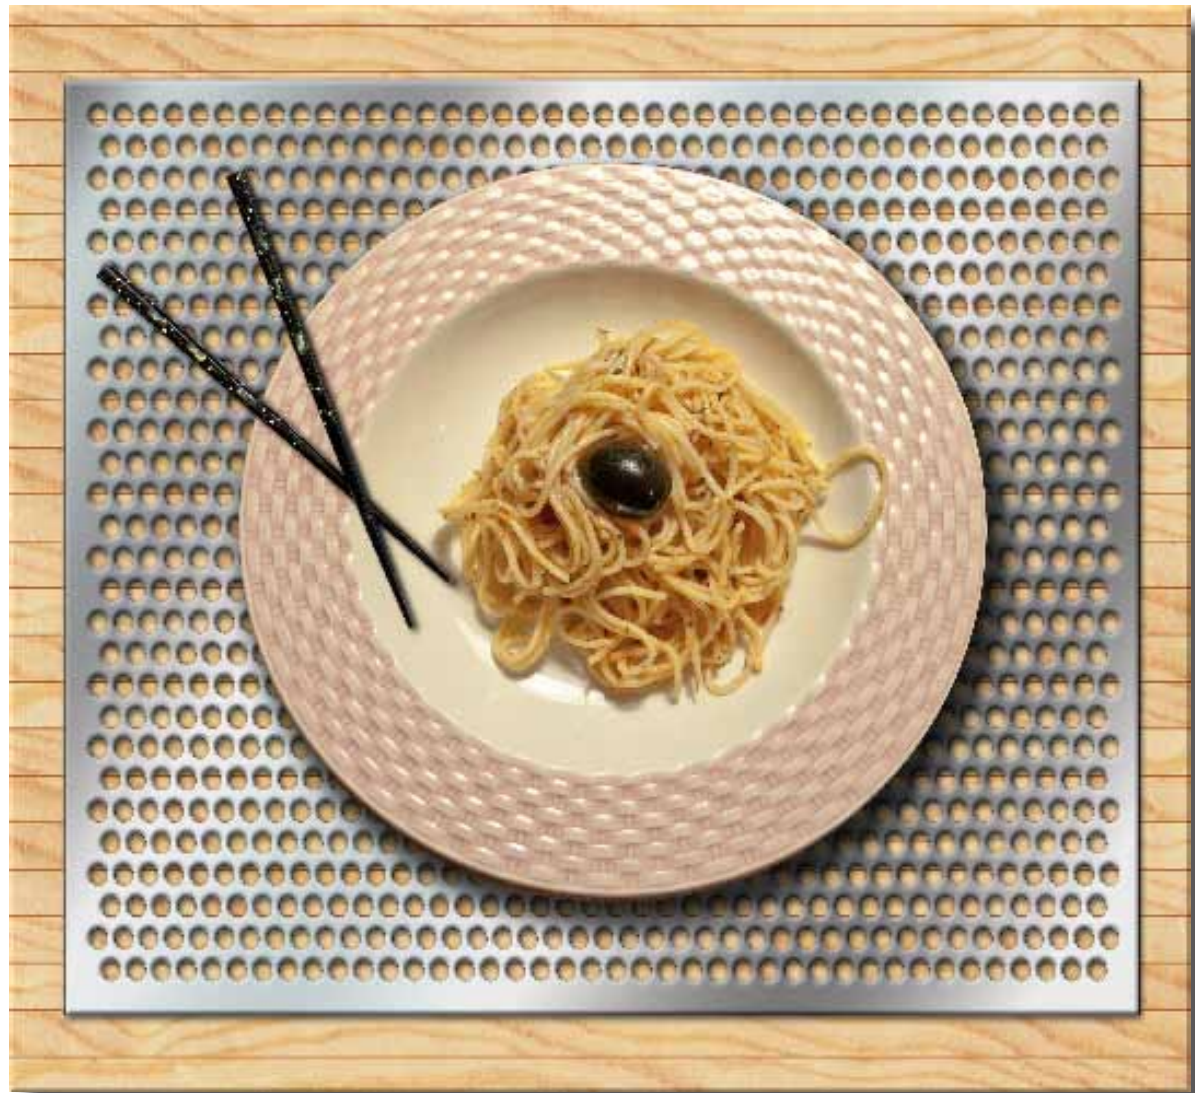

VYE Art & Design • 2205 California St. NE Minneapolis, MN 55418 • Suite 404B
Ph: (651) 216-8067 • E-mail: vyedesign@gmail.com • Web: www.vyestudio.com
All images copyright and all rights reserved by Mike Vye

PHOTOGRAPHY □ DESIGN □ ART DIRECTION □ DIGITAL IMAGING □ IMAGE MANAGEMENT

e
p
i
c
u
r
i
a
n

v
i
s
i
o
n